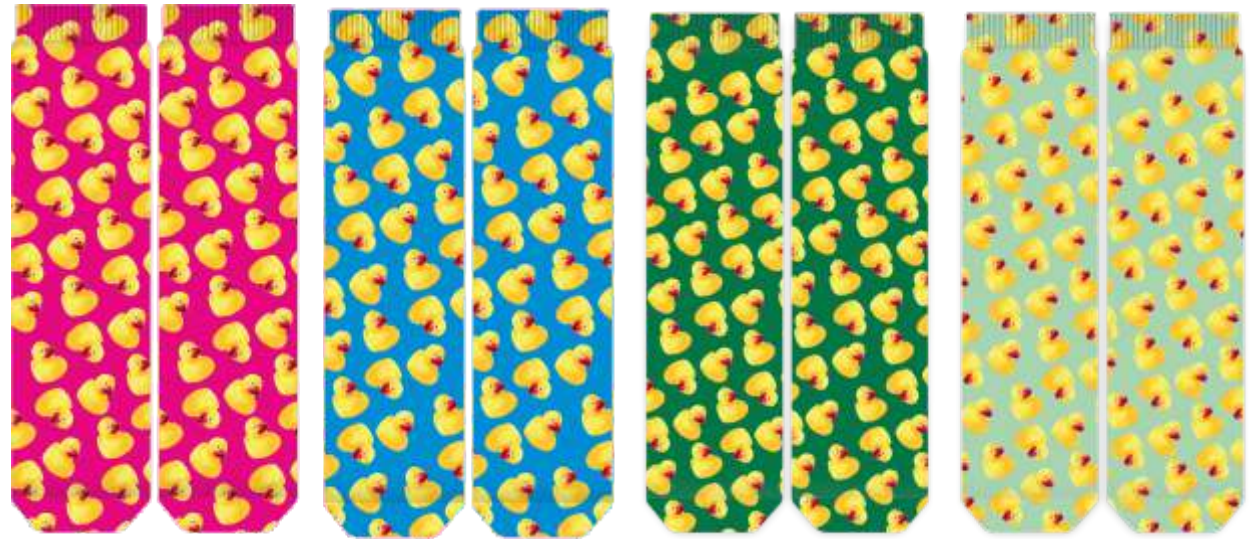

ROCK SKULL PINK
REF: 102040

ROCK SKULL VERDE
REF: 101907

ROCK SKULL AZUL
REF: 101908

COLECCIÓN
DUCKIES LOVER

DUCKS ROSA
REF: 102441

DUCKS AZUL
REF: 102207

DUCKS VERDE
REF: 101940

DUCKS TURQUESA
REF: 101941